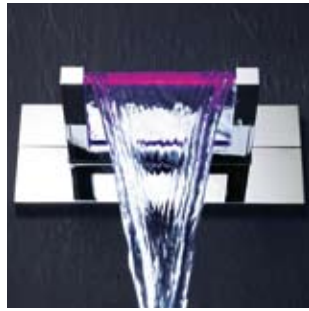

**Water provides magnificent spectacles.
Why not set the stage for it:**

HANSACANYON.

 **HANSA**
experience water

HANSACANYON.

0761 2201 0017

HANSACANYON represents pure design and technology excellence. The form is uncompromising, extravagant and exciting, while the function represents a brand new concept in water flow: open and visible. The water stream is illuminated and varies its colour from cool blue to a warm red depending on the temperature. The entire operation of the HANSACANYON is controlled electronically via touch pad. HANSACANYON offers even more: a design that casts an entirely new light on your water experience.

Pure, unadulterated water. The puristic, minimalist bath inlet retains the strict stylistic elements of HANSACANYON.

Water in free fall – a wide and laminar stream flows from the wave outlet with electronically controlled illumination. Available for bath and shower.

0769 2100 0017

HANSACANYON

Basin

Basin/Bidet

Bath

One-hole faucet
electronically controlled
0761 2201 0017 chrome,
with drain filter, power supply

XS one-hole faucet
electronically controlled
0760 2201 0017 chrome,
with drain filter, power supply

Concealed tub filler
electronically controlled
with diverter, glass spout
0766 2101 0017 chrome,
please order separately:
plus 0770 0100 0017 concealed
rough, power supply

Bath/shower

Concealed operating unit
for power shower or bathtub
spout 0765 0101 0017 chrome,
please order separately:
plus 0770 0100 0017
concealed rough, power supply