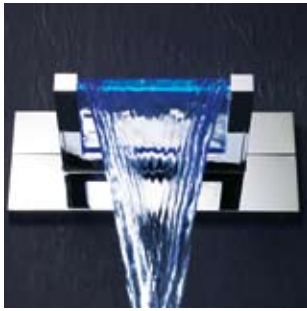

**Water provides magnificent spectacles.
Why not set the stage for it:**

HANSACANYON.

 **HANSA**
experience water

HANSACANYON.

0761 2201 0017

HANSACANYON represents pure design and technology excellence. The form is uncompromising, extravagant and exciting, while the function represents a brand new concept in water flow: open and visible. The water stream is illuminated and varies its colour from cool blue to a warm red depending on the temperature. The entire operation of the HANSACANYON is controlled electronically via touch pad. HANSACANYON offers even more: a design that casts an entirely new light on your water experience.

Pure, unadulterated water. The puristic, minimalist bath inlet retains the strict stylistic elements of HANSACANYON.

Water in free fall – a wide and laminar stream flows from the wave outlet with electronically controlled illumination. Available for bath and shower.

0769 2100 0017

HANSACANYON

Basin

Basin/Bidet

Bath

One-hole faucet
electronically controlled
0761 2201 0017 chrome,
with drain filter, power supply

XS one-hole faucet
electronically controlled
0760 2201 0017 chrome,
with drain filter, power supply

Concealed tub filler
electronically controlled
with diverter, glass spout
0766 2101 0017 chrome,
please order separately:
plus 0770 0100 0017 concealed
rough, power supply

Bath/shower

Concealed operating unit
for power shower or bathtub
spout 0765 0101 0017 chrome,
please order separately:
plus 0770 0100 0017
concealed rough, power supply