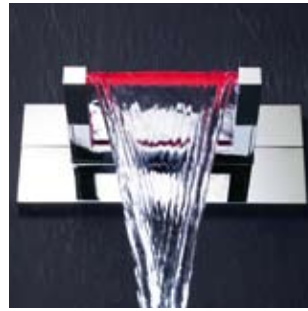

**Water provides magnificent spectacles.
Why not set the stage for it:**

HANSACANYON.

 **HANSA**
experience water

HANSACANYON.

0761 2201 0017

HANSACANYON represents pure design and technology excellence. The form is uncompromising, extravagant and exciting, while the function represents a brand new concept in water flow: open and visible. The water stream is illuminated and varies its colour from cool blue to a warm red depending on the temperature. The entire operation of the HANSACANYON is controlled electronically via touch pad. HANSACANYON offers even more: a design that casts an entirely new light on your water experience.

Pure, unadulterated water. The puristic, minimalist bath inlet retains the strict stylistic elements of HANSACANYON.

Water in free fall – a wide and laminar stream flows from the wave outlet with electronically controlled illumination. Available for bath and shower.

0769 2100 0017

HANSACANYON

Basin

Basin/Bidet

Bath

One-hole faucet
electronically controlled
0761 2201 0017 chrome,
with drain filter, power supply

XS one-hole faucet
electronically controlled
0760 2201 0017 chrome,
with drain filter, power supply

Concealed tub filler
electronically controlled
with diverter, glass spout
0766 2101 0017 chrome,
please order separately:
plus 0770 0100 0017 concealed
rough, power supply

Bath/shower

Concealed operating unit
for power shower or bathtub
spout 0765 0101 0017 chrome,
please order separately:
plus 0770 0100 0017
concealed rough, power supply